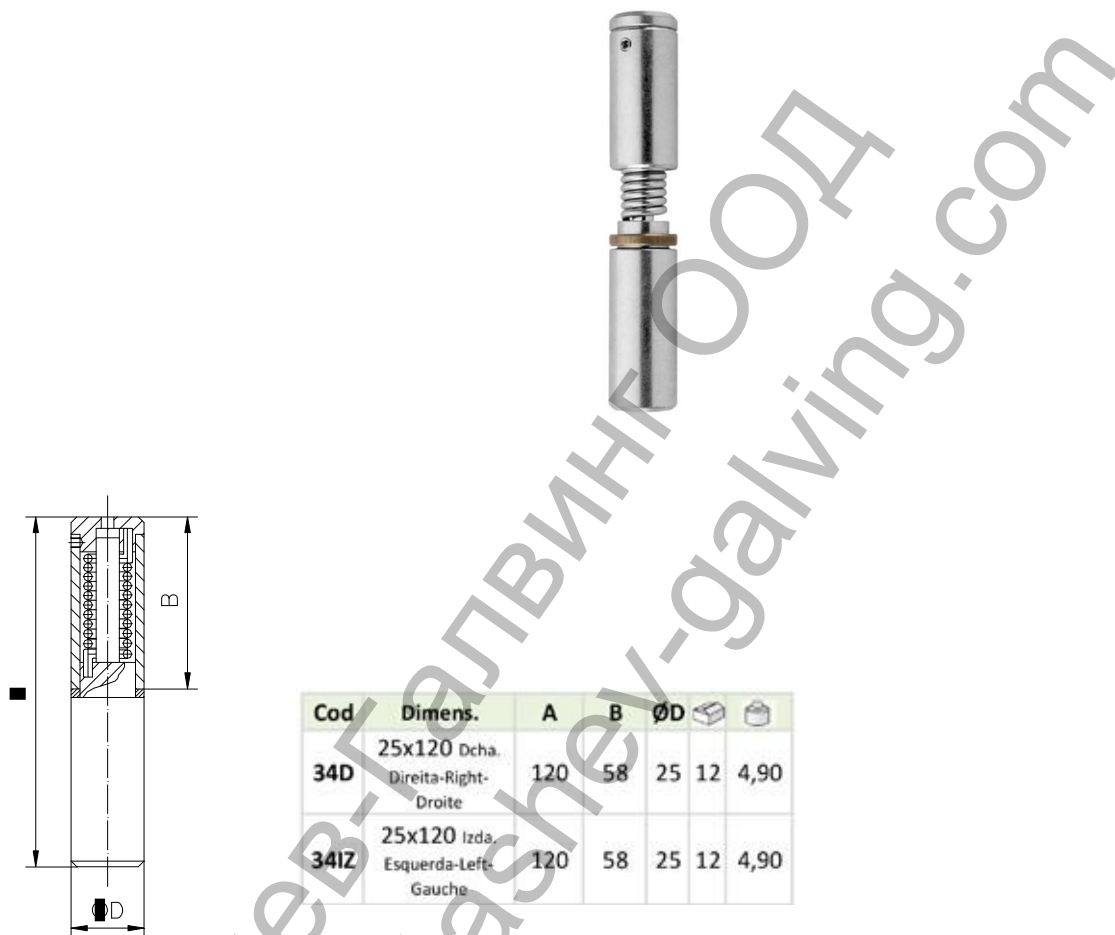

Панта Estebro® за заваряване кръгла с пружина, дясна 25x120 мм, 34D

Family: Spring hinge

Material: 11SMn30 steel

Description: Mechanized component which is installed on a metallic swing door to allow its opening and closing. It has a spring around the axle which allows a return movement. It also has a screw which enables the regulation of the closing strength. The brass washer installed between both bodies softens the maneuver turn avoiding the friction between them. For the installation, the lower part is welded to the frame that is why it is necessary to design it with different hands (right/left) depending on the turn direction of the door.

Продукт: [Панта Estebro® за заваряване кръгла с пружина, дясна 25x120 мм, 34D](#)

Категория: [Панти за заваряване](#)

Бранд: [Estebro®](#)

Категория бранд: [Панта Estebro®](#)